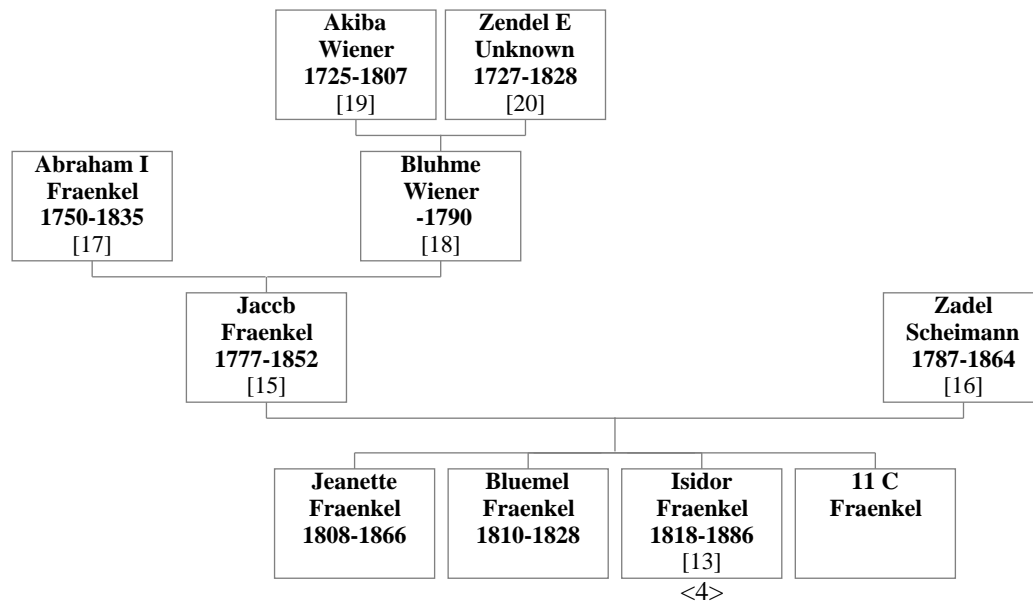

Above each of the great-grandparent boxes (top row), a continuation family tree reference number in angle brackets is shown if the great-grandparent is recorded as a child in the continuation tree. A continuation reference number is also shown to the left of a grandparent or parent box if that individual has siblings reported in the continuation tree; and beneath a child box (bottom row) if that individual has children reported in the continuation tree.

In cases of adopted (or fostered) children, the parental connection is shown with a dashed line and a continuation reference number preceded by "=" is shown within the individual's box. This number references the tree in which that individual is shown with his or her natural parents.

1. BODLAENDER, Max & MODRZE, Dora
2. BODLAENDER, Louis & SACHS, Bertha
3. MODRZE, Josef & FRAENKEL, Anna
4. FRAENKEL, Isidor (Isaac) & FUCHS, Dorothea
5. FRAENKEL, Jaccb & SCHEIMANN, Zadel

3. Josef Modrze & Anna Fraenkel

4. Isidor (Isaac) Fraenkel & Dorothea Fuchs

5. Jacb Fraenkel & Zadel Scheimann

5. INDEX OF PLACES

BENDZIN

Birth of Zadel Scheimann¹⁶ in 1787.

FRANKENSTEIN

Birth of Dorothea Fuchs¹⁴ in 1819.

HOTZENPLOTZ