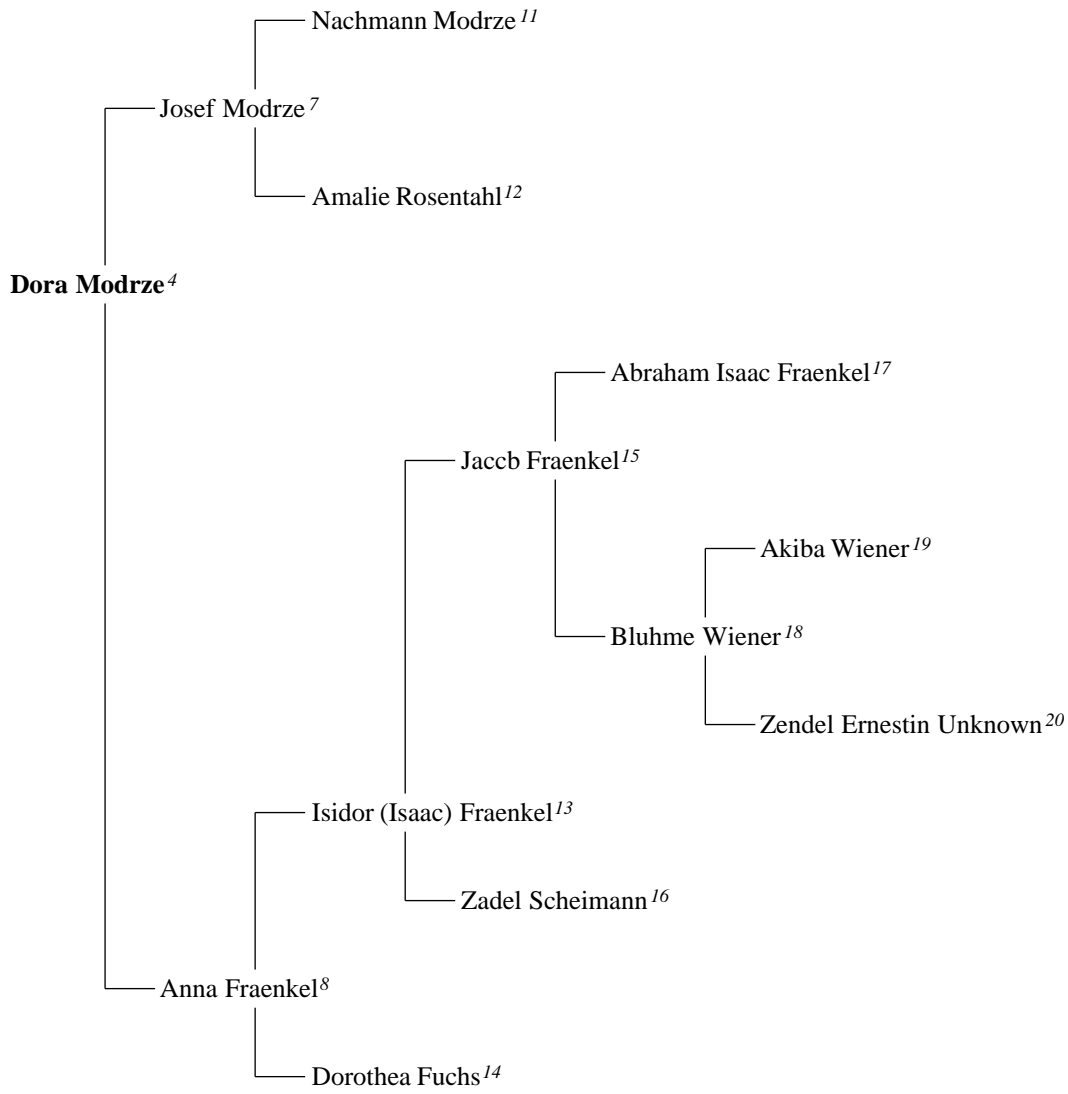

A Complete Genealogy Report For

WILLY * BODLAENDER**

Created on 30 April 2007
"The Complete Genealogy Reporter"
© 2006-2007 Nigel Bufton
under license to MyHeritage Family Tree Builder

CONTENTS

1. PATERNAL ANCESTRY.
2. MATERNAL ANCESTRY.
3. DIRECT RELATIONS.
4. FAMILY TREES.
5. INDEX OF PLACES.
6. INDEX OF DATES.
7. INDEX OF INDIVIDUALS.

1. PATERNAL ANCESTRY

2. MATERNAL ANCESTRY

3. DIRECT RELATIONS

Generation of Peers

1. WILLY *** BODLAENDER (The subject of this report) was born in 1901 in Neustadt to Max Bodlaender³ and Dora Modrze⁴. Willy died in 1942, aged about 41, of deported.
2. RUTH*** WEIGERT (Willy's wife) was born in 1907. Ruth*** died in 1942, aged about 35, of Shoah.
Willy *** Bodlaender married Ruth*** Weigert.

Generation of Parents

3. MAX BODLAENDER (Willy's father) was born on 9 August 1863 to Louis Bodlaender⁵ and Bertha Sachs⁶. Max died on 13 November 1932, aged 69.
4. DORA MODRZE (Willy's mother) was born on 1 April 1872 in Neisse to Josef Modrze⁷ and Anna Fraenkel⁸. Dora died on 14 November 1936, aged 64, in Neustadt.
Max Bodlaender married Dora Modrze. They had four children:
Margarete *** Bodlaender in 1894
Charlotte Bodlaender in 1896
Willy *** Bodlaender¹ in 1901
Marianne Bodlaender in 1907
This family is shown as family tree 1.