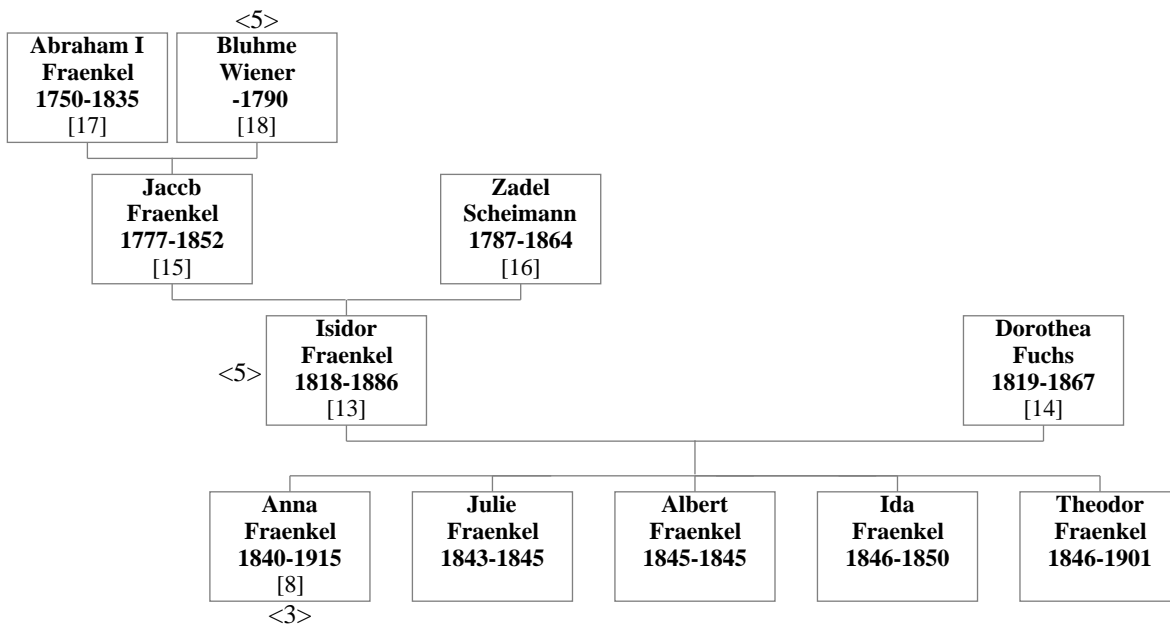

4. Isidor (Isaac) Fraenkel & Dorothea Fuchs