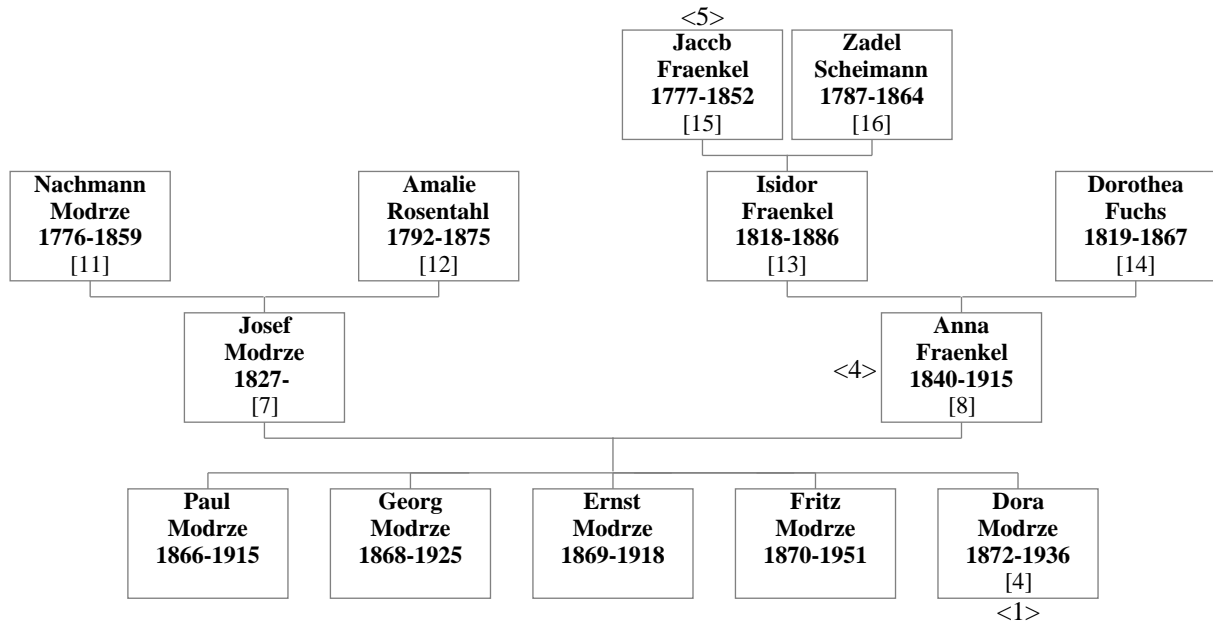

3. Josef Modrze & Anna Fraenkel