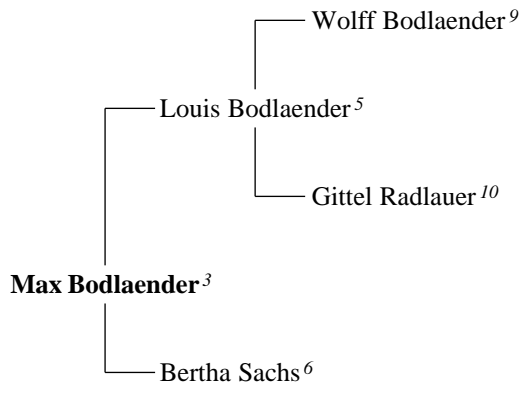

A Complete Genealogy Report For

WILLY * BODLAENDER**

Created on 30 April 2007
"The Complete Genealogy Reporter"
© 2006-2007 Nigel Bufton
under license to MyHeritage Family Tree Builder

CONTENTS

1. PATERNAL ANCESTRY.
2. MATERNAL ANCESTRY.
3. DIRECT RELATIONS.
4. FAMILY TREES.
5. INDEX OF PLACES.
6. INDEX OF DATES.
7. INDEX OF INDIVIDUALS.

1. PATERNAL ANCESTRY

2. MATERNAL ANCESTRY

3. DIRECT RELATIONS

Generation of Peers

1. WILLY *** BODLAENDER (The subject of this report) was born in 1901 in Neustadt to Max Bodlaender³ and Dora Modrze⁴. Willy died in 1942, aged about 41, of deported.
2. RUTH*** WEIGERT (Willy's wife) was born in 1907. Ruth*** died in 1942, aged about 35, of Shoah.
Willy *** Bodlaender married Ruth*** Weigert.

Generation of Parents

3. MAX BODLAENDER (Willy's father) was born on 9 August 1863 to Louis Bodlaender⁵ and Bertha Sachs⁶. Max died on 13 November 1932, aged 69.
4. DORA MODRZE (Willy's mother) was born on 1 April 1872 in Neisse to Josef Modrze⁷ and Anna Fraenkel⁸. Dora died on 14 November 1936, aged 64, in Neustadt.
Max Bodlaender married Dora Modrze. They had four children:
Margarete *** Bodlaender in 1894
Charlotte Bodlaender in 1896
Willy *** Bodlaender¹ in 1901
Marianne Bodlaender in 1907
This family is shown as family tree 1.